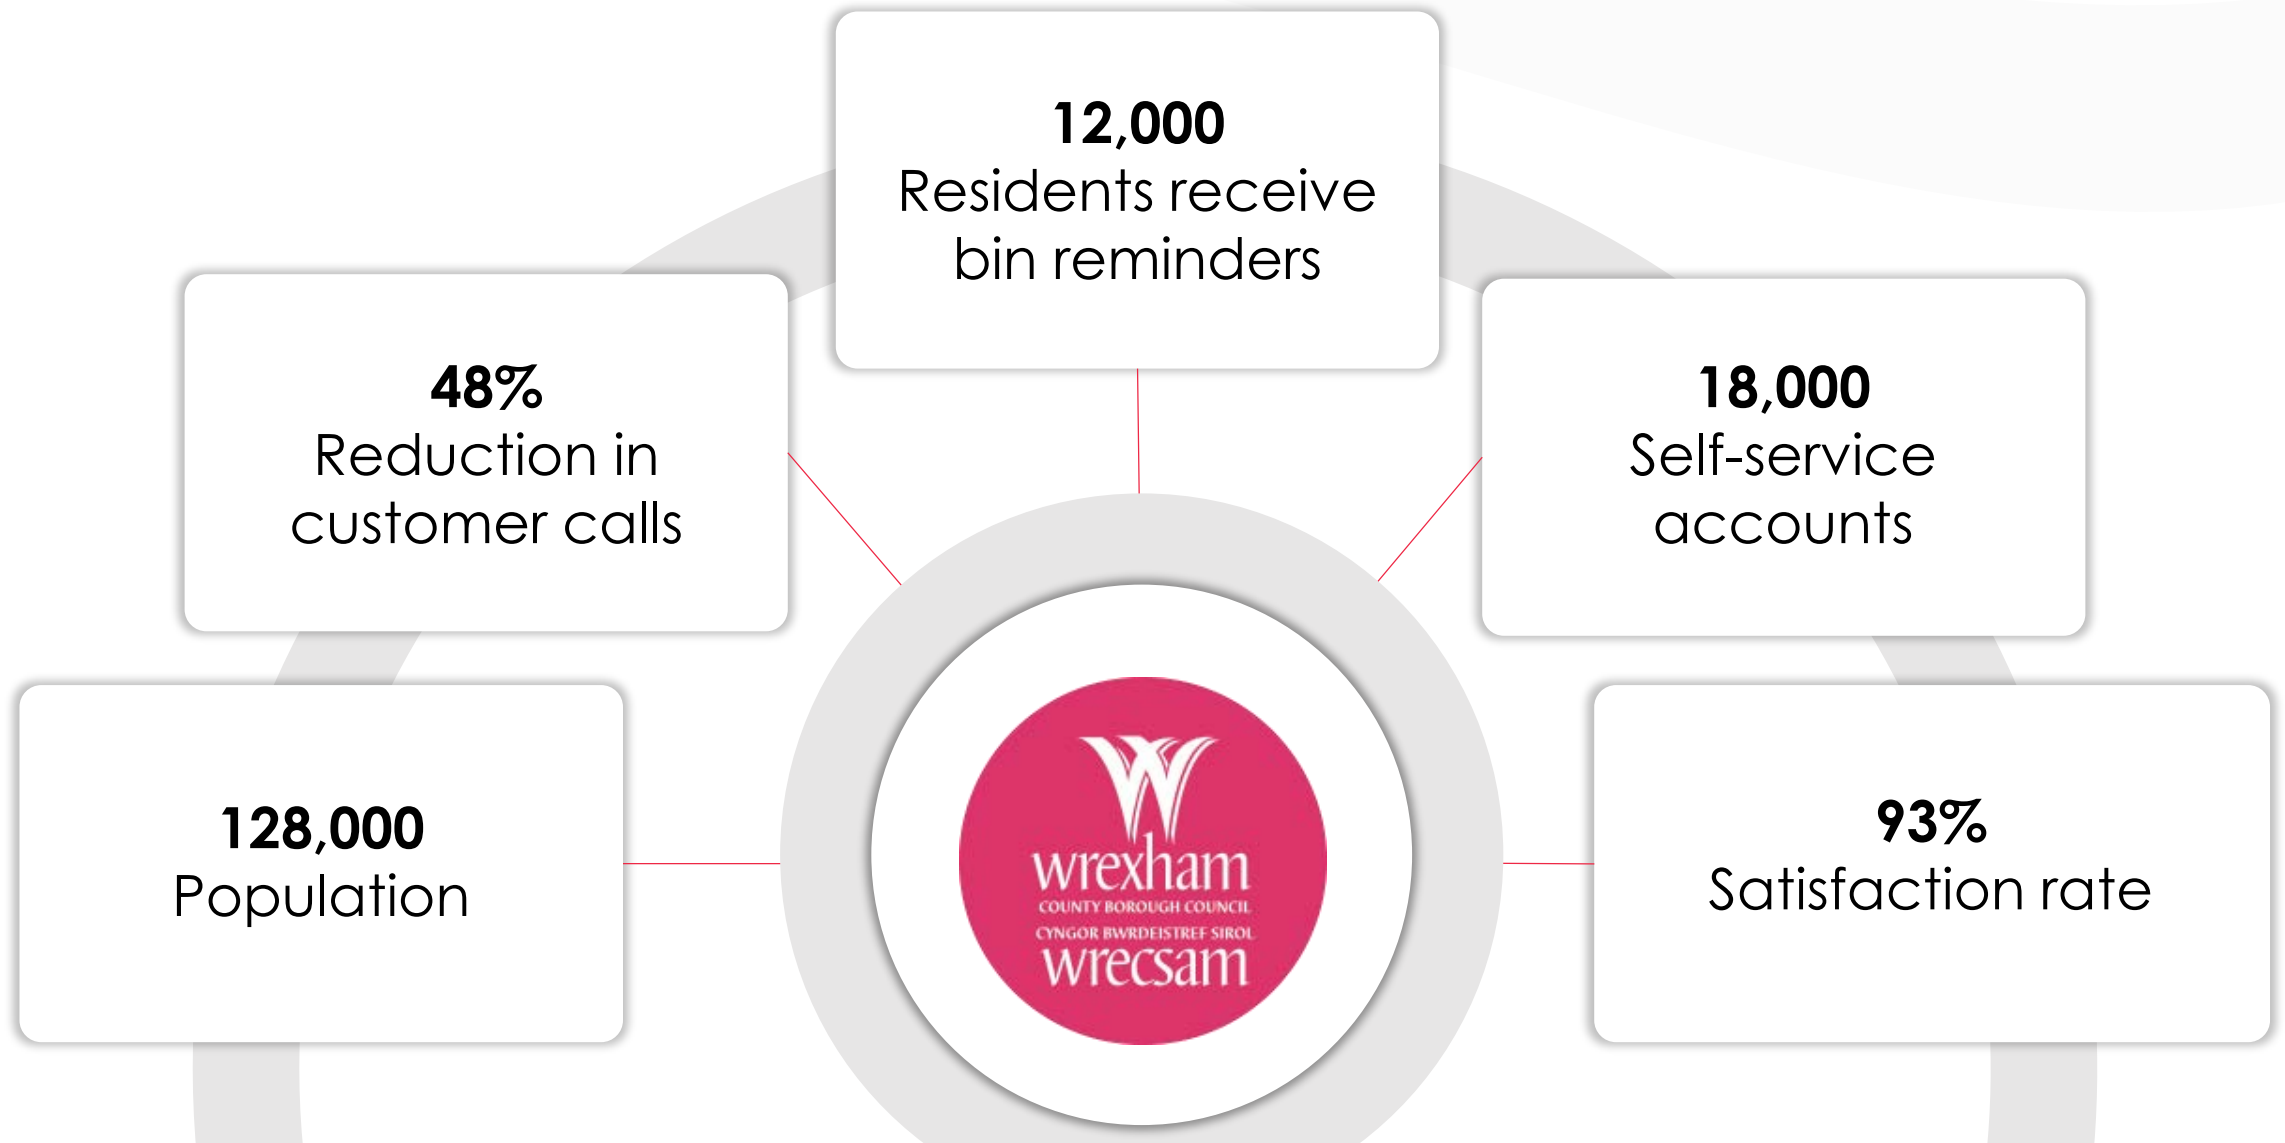

The background features a blurred image of hands typing on a laptop keyboard. Overlaid on this are various digital graphics: a network of white lines and dots, a vertical bar chart on the right, and several white curved lines at the bottom. The overall color palette is light, with soft pinks, blues, and greys.

REACH

AUTOMATE

SERVE

PERSONALIZE

ENGAGE

Granicus + Firmstep

Wrexham's Engagement Platform

Purpose built to drive outcomes